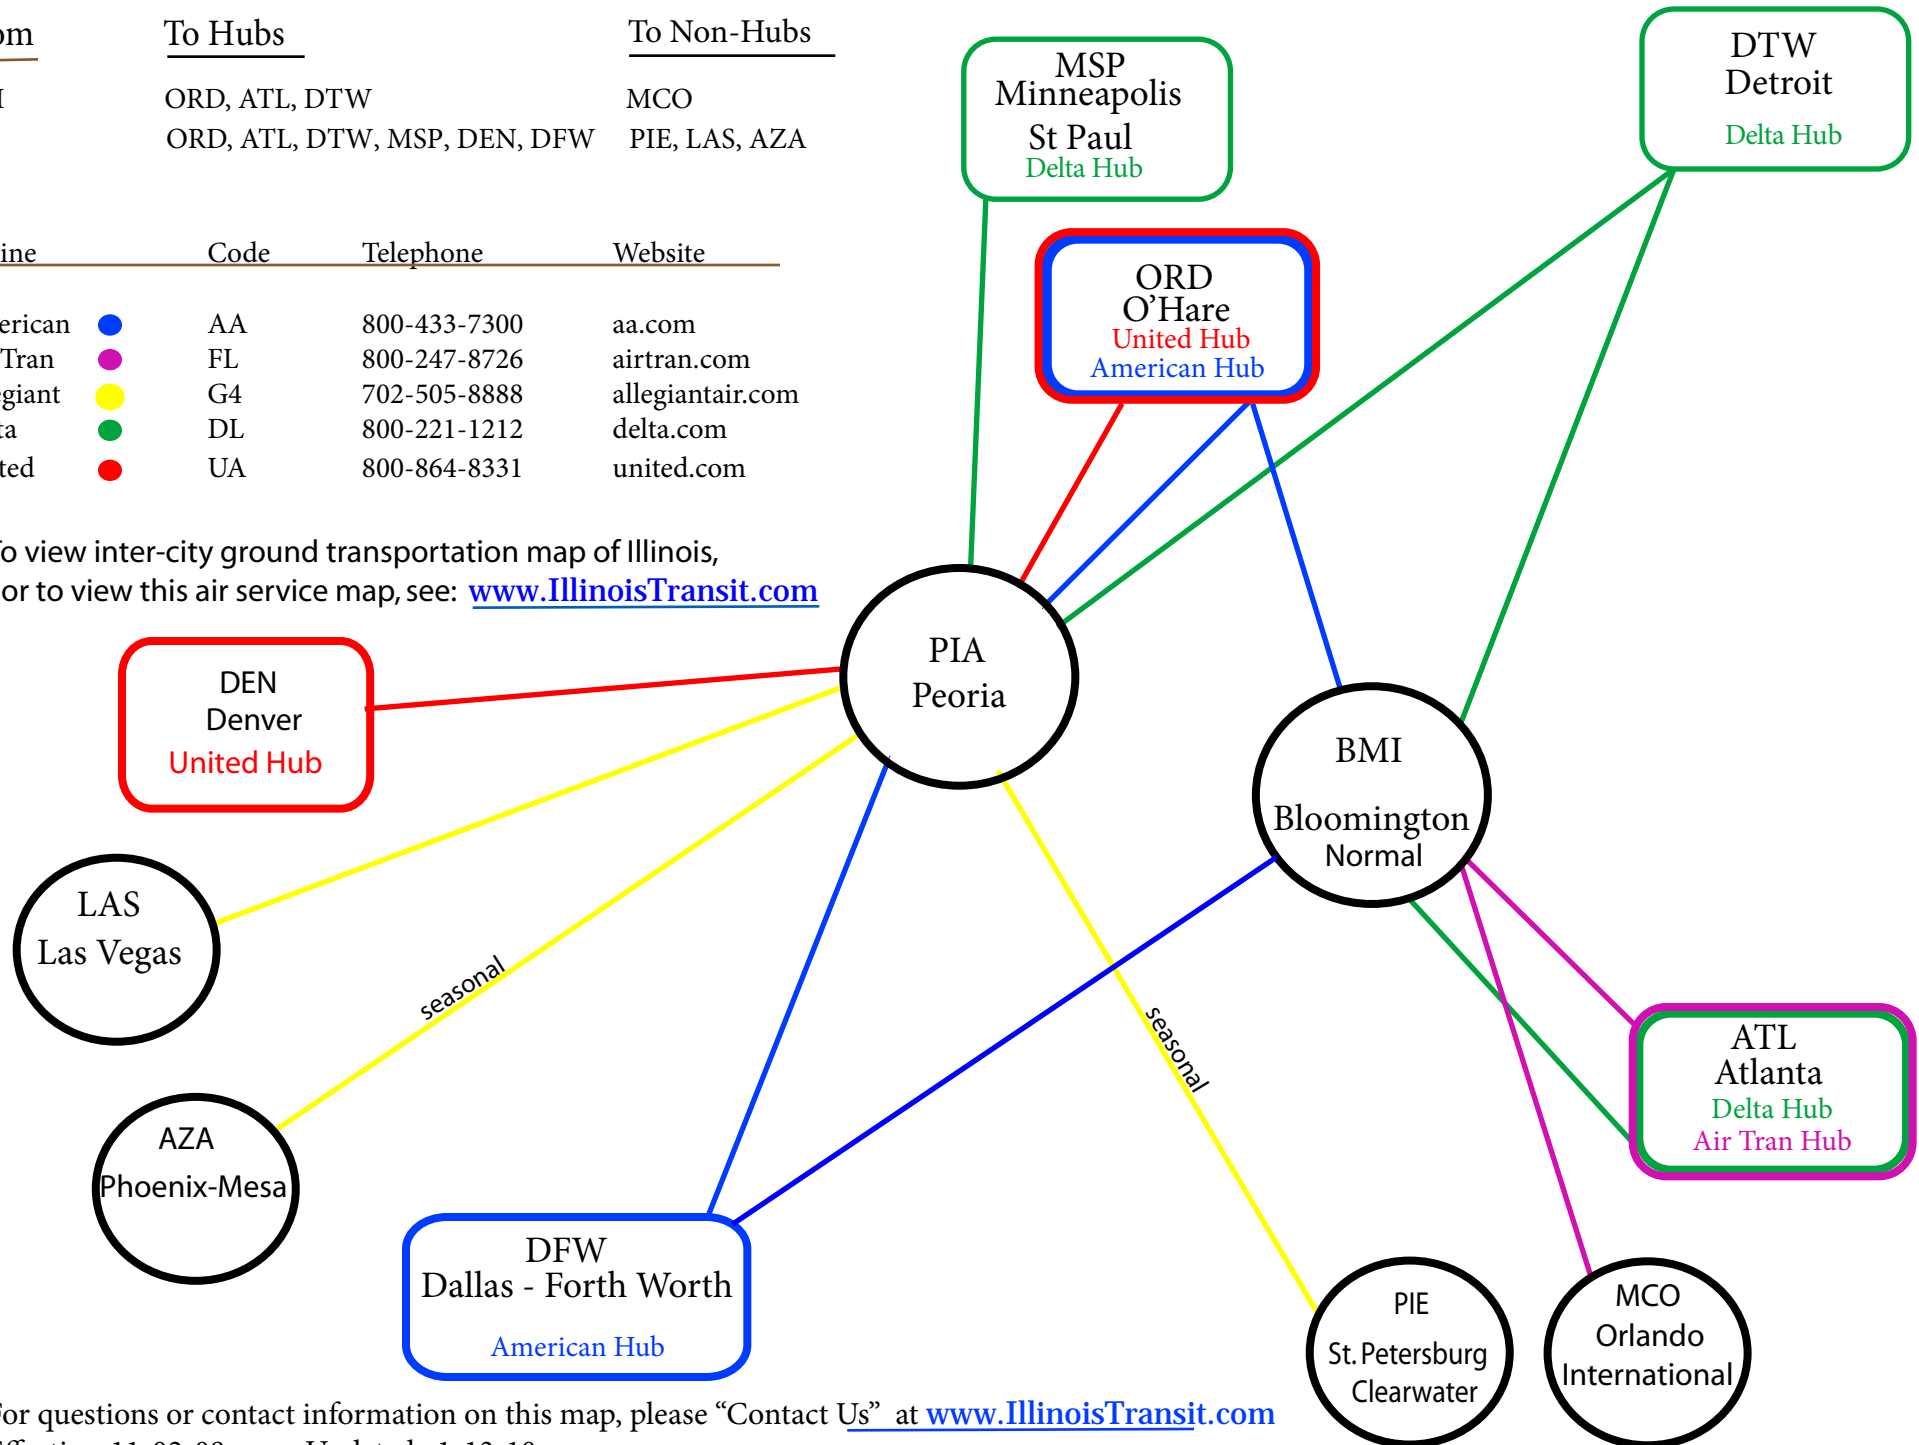

# NON STOP AIR SERVICE FROM BLOOMINGTON - NORMAL AND PEORIA

<u>From</u>	<u>To Hubs</u>	<u>To Non-Hubs</u>
BMI	ORD, ATL, DTW	MCO
PIA	ORD, ATL, DTW, MSP, DEN, DFW	PIE, LAS, AZA

<u>Airline</u>	<u>Code</u>	<u>Telephone</u>	<u>Website</u>
American	AA	800-433-7300	aa.com
Air Tran	FL	800-247-8726	airtran.com
Allegiant	G4	702-505-8888	allegiantair.com
Delta	DL	800-221-1212	delta.com
United	UA	800-864-8331	united.com

To view inter-city ground transportation map of Illinois,  
or to view this air service map, see: [www.IllinoisTransit.com](http://www.IllinoisTransit.com)

For questions or contact information on this map, please "Contact Us" at [www.IllinoisTransit.com](http://www.IllinoisTransit.com)