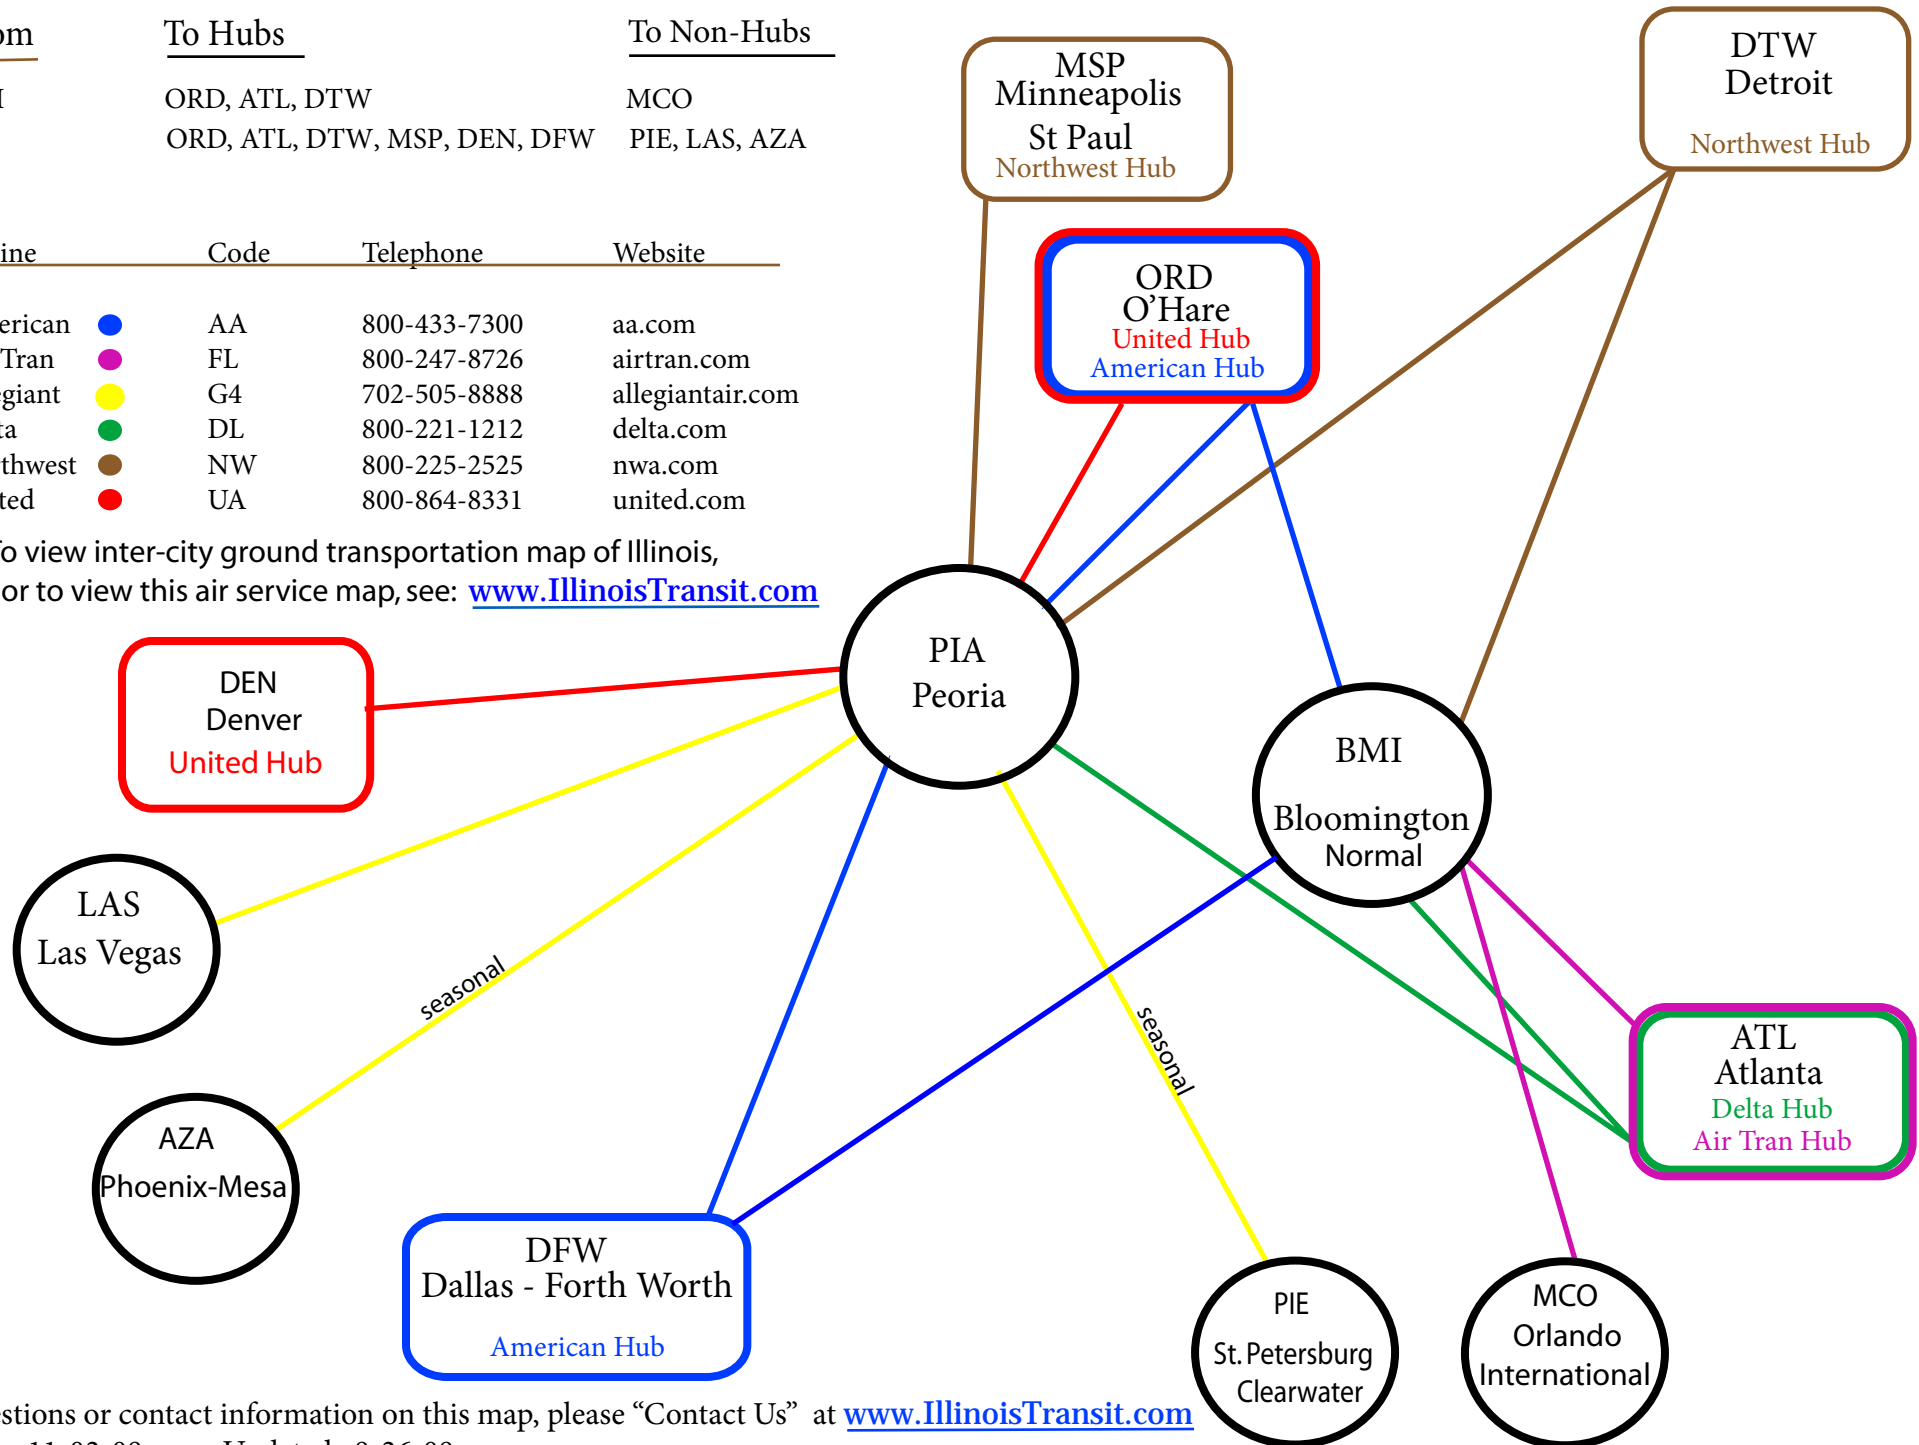

NON STOP AIR SERVICE FROM BLOOMINGTON - NORMAL AND PEORIA

<u>From</u>	<u>To Hubs</u>	<u>To Non-Hubs</u>
BMI	ORD, ATL, DTW	MCO
PIA	ORD, ATL, DTW, MSP, DEN, DFW	PIE, LAS, AZA

<u>Airline</u>	<u>Code</u>	<u>Telephone</u>	<u>Website</u>
American	AA	800-433-7300	aa.com
Air Tran	FL	800-247-8726	airtran.com
Allegiant	G4	702-505-8888	allegiantair.com
Delta	DL	800-221-1212	delta.com
Northwest	NW	800-225-2525	nwa.com
United	UA	800-864-8331	united.com

To view inter-city ground transportation map of Illinois,
or to view this air service map, see: www.IllinoisTransit.com

For questions or contact information on this map, please "Contact Us" at www.IllinoisTransit.com