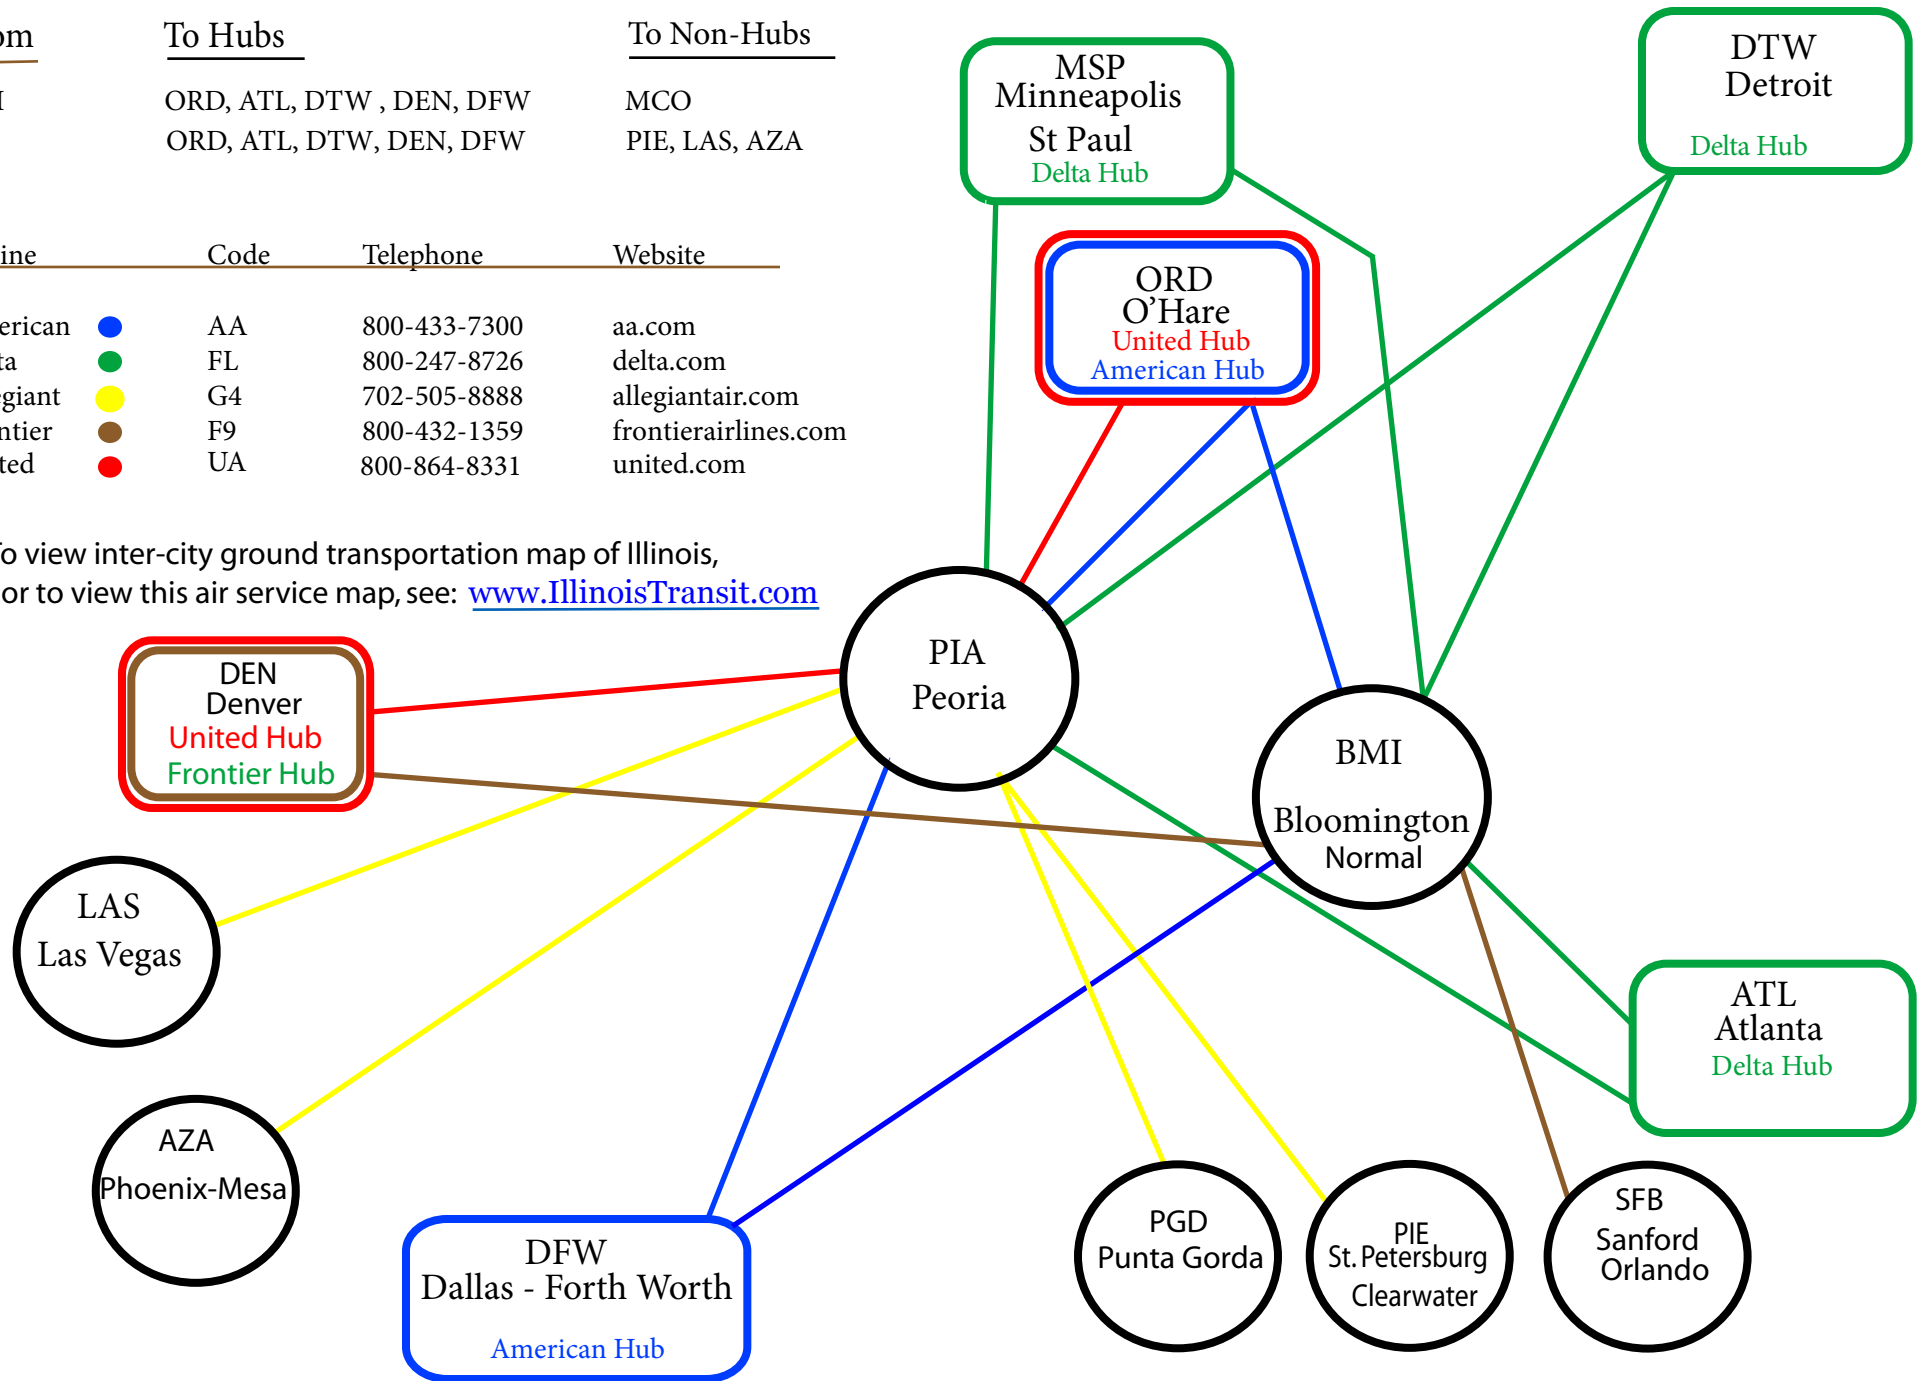

NON STOP AIR SERVICE FROM BLOOMINGTON - NORMAL AND PEORIA

<u>From</u>	<u>To Hubs</u>	<u>To Non-Hubs</u>
BMI	ORD, ATL, DTW, DEN, DFW	MCO
PIA	ORD, ATL, DTW, DEN, DFW	PIE, LAS, AZA

<u>Airline</u>	<u>Code</u>	<u>Telephone</u>	<u>Website</u>
American	AA	800-433-7300	aa.com
Delta	DL	800-247-8726	delta.com
Allegiant	G4	702-505-8888	allegiantair.com
Frontier	F9	800-432-1359	frontierairlines.com
United	UA	800-864-8331	united.com

To view inter-city ground transportation map of Illinois,
or to view this air service map, see: www.IllinoisTransit.com

For questions or contact information on this map, please "Contact Us" at www.IllinoisTransit.com